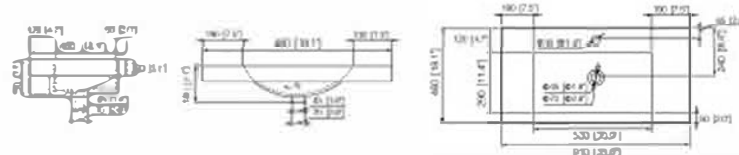

**BT-1203**  
Under Counter Basin  
Size: 520x450x200mm  
Under Counter Mounting

Special for USA/Canada market

**BC-SN1538-60**

Cabinet Basin  
Outside Size: 600x460x180mm

**BC-SN1538-90**

Cabinet Basin  
Outside Size: 910x460x180mm