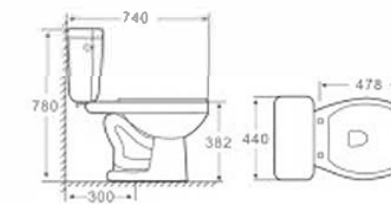

**T-MC05**  
Siphonic Two Piece Toilet  
Size: 765x440x845mm  
S-trap: 300mm Roughing In  
Top button single Flush

**T-E6318-WS**  
Siphonic One Piece Toilet  
Size: 685x380x705mm  
S-trap:300mm Roughing In

**T-MC01**  
Siphonic Two Piece Toilet  
Size: 765x440x830mm  
S-trap: 300mm Roughing In

**T-3805**  
Siphonic Two-piece Toilet  
size : 725x440x660mm  
S-trap: 300mm Roughing-in

**T-MC03**  
Siphonic Two Piece Toilet  
Size: 740x440x780mm  
S-trap: 300mm Roughing In