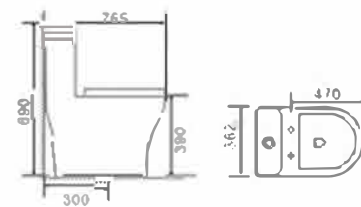

**GRIFFIN INTERIORS AND ARCHITECTURAL SUPPLIES, INC.**

Interior Designers - Licensed General Contractors - Architectural Product Suppliers  
*MBE/WBE and DBE Certified*

**T-E8328-WS**

Siphonic One Piece Toilet  
Size: 712x380x720mm  
S-trap:300mm Roughing In

**T-E6321-WS**

Siphonic One Piece Toilet  
Size: 700x370x765mm  
S-trap:300/400mm Roughing In

**T-RX6837-WS**

Siphonic One Piece Toilet  
Size: 690x362x765mm  
S-trap:300mm Roughing In

**T-2228UPC**

one piece toilet  
size: 740x425x655mm  
s-trap:295mm