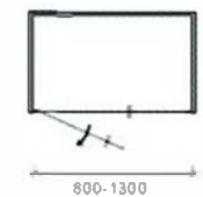

SE-CJ371-121

Size: (800-1300)x2000mm
Glass thickness: 6/8/10mm