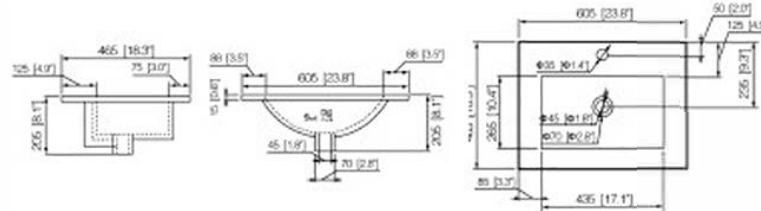

BC-SN1548-60

Cabinet Basin
Outside Size: 605x465x205mm

FT-8101C-UPC