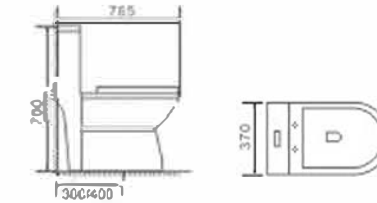

**GRIFFIN INTERIORS AND ARCHITECTURAL SUPPLIES, INC.**

Interior Designers - Licensed General Contractors - Architectural Product Suppliers  
*MBE/WBE and DBE Certified*

**T-E8328-WS**

Siphonic One Piece Toilet  
Size: 712x380x720mm  
S-trap:300mm Roughing In

**T-E6321-WS**

Siphonic One Piece Toilet  
Size: 700x370x765mm  
S-trap:300/400mm Roughing In

**T-RX6837-WS**

Siphonic One Piece Toilet  
Size: 690x362x765mm  
S-trap:300mm Roughing In

**T-2228UPC**

one piece toilet  
size: 740x425x655mm  
s-trap:295mm