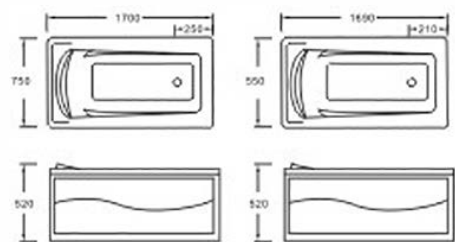

SP-SA103

SP-SA109

SP-SA110

**TS-1755E** Size :1700x750x520 mm  
**TS-1785E** Size :1690x850x520 mm

**TC-AC7080**  
Size :1700x800x690 mm

**TC-AF7080**  
Size :1700x800x780 mm

**TC-F6080**  
Size :1600x800x580 mm