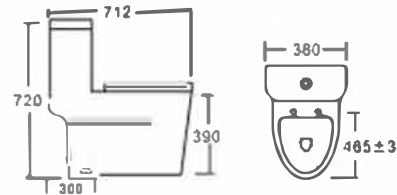

**GRIFFIN INTERIORS AND ARCHITECTURAL SUPPLIES, INC.**

Interior Designers - Licensed General Contractors - Architectural Product Suppliers  
*MBE/WBE and DBE Certified*

**T-E8328-WS**

Siphonic One Piece Toilet  
Size: 712x380x720mm  
S-trap:300mm Roughing In

**T-E6321-WS**

Siphonic One Piece Toilet  
Size: 700x370x765mm  
S-trap:300/400mm Roughing In

**T-RX6837-WS**

Siphonic One Piece Toilet  
Size: 690x362x765mm  
S-trap:300mm Roughing In

**T-2228UPC**

one piece toilet  
size: 740x425x655mm  
s-trap:295mm