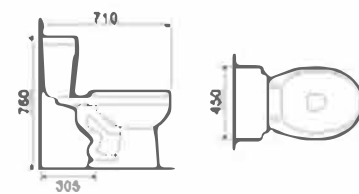

**T-MC05**  
Siphonic Two Piece Toilet  
Size: 765x440x845mm  
S-trap: 300mm Roughing In  
Top button single Flush

**T-E6318-WS**  
Siphonic One Piece Toilet  
Size: 685x380x705mm  
S-trap:300mm Roughing In

**T-MC01**  
Siphonic Two Piece Toilet  
Size: 765x440x830mm  
S-trap: 300mm Roughing In

**T-3805**  
Siphonic Two-piece Toilet  
size : 725x440x660mm  
S-trap: 300mm Roughing-in

**T-MC03**  
Siphonic Two Piece Toilet  
Size: 740x440x780mm  
S-trap: 300mm Roughing In