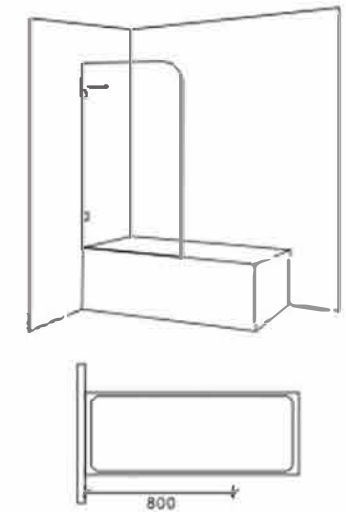

SE-CF06-111

Size: 800x1400mm
Glass thickness: 6mm