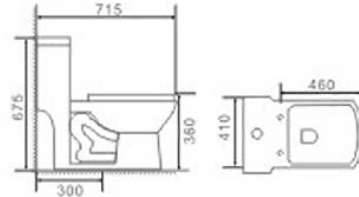

**T-E6321-WS**

Siphonic One Piece Toilet  
Size: 700x370x765mm  
S-trap:300/400mm Roughing In

**T-RX6837-WS**

Siphonic One Piece Toilet  
Size: 690x362x765mm  
S-trap:300mm Roughing In

**T-2228UPC**

one piece toilet  
size: 740x425x655mm  
s-trap:295mm

**T-S5382-WS**

Siphonic One Piece Toilet  
Size: 690x360x810mm  
S-trap:300mm Roughing In

**T-2229UPC**

one piece toilet  
size: 685x380x705mm  
s-trap:300/400mm Roughing-in

**T-3141UPC**  
Siphonic One Piece Toilet  
Size: 715x410x675mm  
S-trap:300mm Roughing In

**T-MC05**  
Siphonic Two Piece Toilet  
Size: 765x440x845mm  
S-trap: 300mm Roughing In  
Top button single Flush

**T-E6318-WS**  
Siphonic One Piece Toilet  
Size: 685x380x705mm  
S-trap:300mm Roughing In