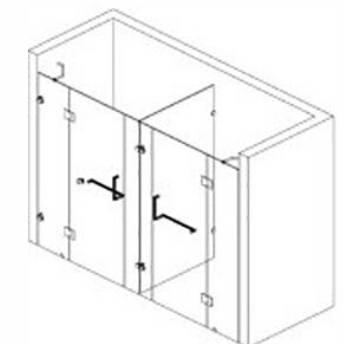

SE-CJ701-162

Customized design
Glass thickness:8mm