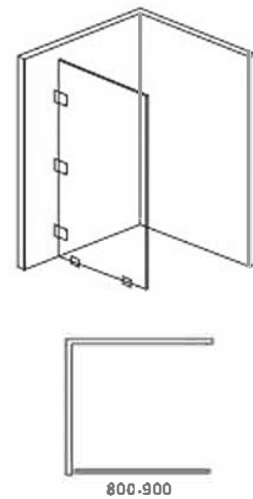

SE-CF03-111

Size: (800-900)x1850mm
Glass thickness: 6mm