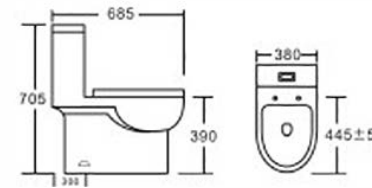

T-E6324-WS
Siphonic One Piece Toilet
Size: 685x380x705mm
S-trap:300mm Roughing In