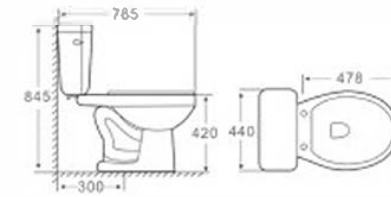

**T-S5382-WS**

Siphonic One Piece Toilet  
Size: 690x360x810mm  
S-trap:300mm Roughing In

**T-2229UPC**

one piece toilet  
size: 685x380x705mm  
s-trap:300/400mm Roughing-in

**T-3141UPC**  
Siphonic One Piece Toilet  
Size: 715x410x675mm  
S-trap:300mm Roughing In

**T-MC05**  
Siphonic Two Piece Toilet  
Size: 765x440x845mm  
S-trap: 300mm Roughing In  
Top button single Flush

**T-E6318-WS**  
Siphonic One Piece Toilet  
Size: 685x380x705mm  
S-trap:300mm Roughing In