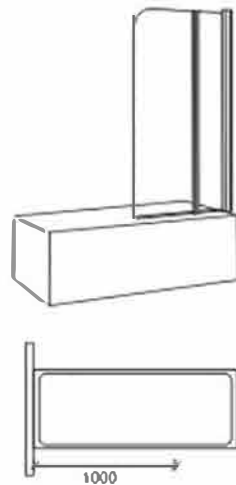

## SE-CJ371-121

Size: (800-1300)x2000mm  
Glass thickness: 6/8/10mm

## SE-CF04-121

Size: 1000x1400mm  
Glass thickness: 6mm