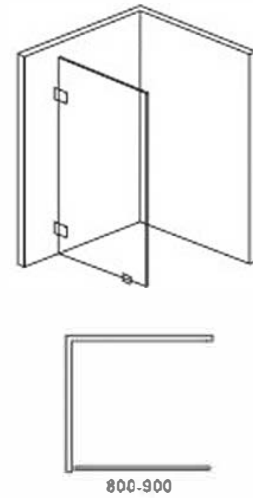

SE-CF02-111

Size: (800-900)x1850mm
Glass thickness: 6mm