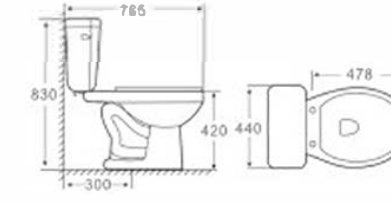

T-MC01
Siphonic Two Piece Toilet
Size: 765x440x830mm
S-trap: 300mm Roughing In