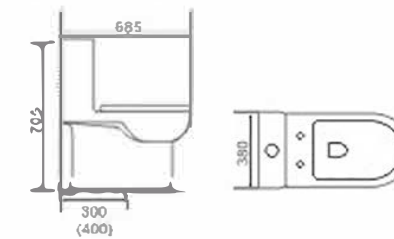

T-2229UPC

one piece toilet
size: 685x380x705mm
s-trap:300/400mm Roughing-in