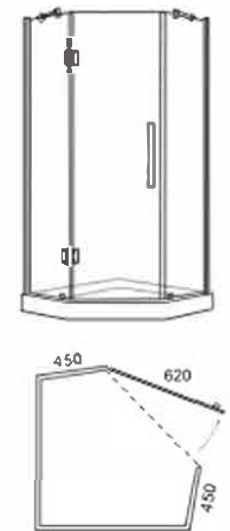

SE-CJ301-531

Size: 900x900x1850mm
Glass thickness: 6/8/10mm