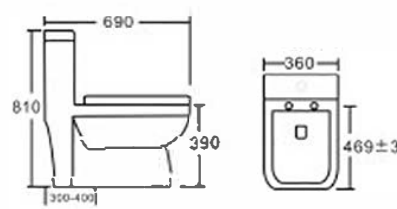

T-S5382-WS

Siphonic One Piece Toilet
Size: 690x360x810mm
S-trap:300mm Roughing In