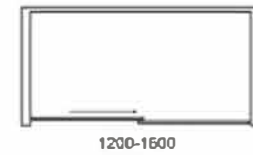

SE-CA030-122

Size: (1200-1600)x2000mm
Glass thickness: 8/10mm