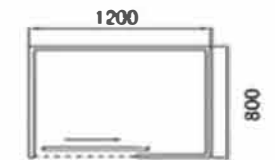

SE-ST181-331

Size: 800x1200x1900mm
Glass thickness: 8/10mm