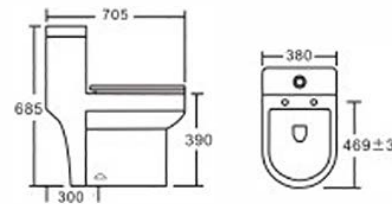

**T-S5382-WS**

Siphonic One Piece Toilet  
Size: 690x360x810mm  
S-trap:300mm Roughing In

**T-2229UPC**

one piece toilet  
size: 685x380x705mm  
s-trap:300/400mm Roughing-in

**T-3141UPC**  
Siphonic One Piece Toilet  
Size: 715x410x675mm  
S-trap:300mm Roughing In

**T-MC05**  
Siphonic Two Piece Toilet  
Size: 765x440x845mm  
S-trap: 300mm Roughing In  
Top button single Flush

**T-E6318-WS**  
Siphonic One Piece Toilet  
Size: 685x380x705mm  
S-trap:300mm Roughing In