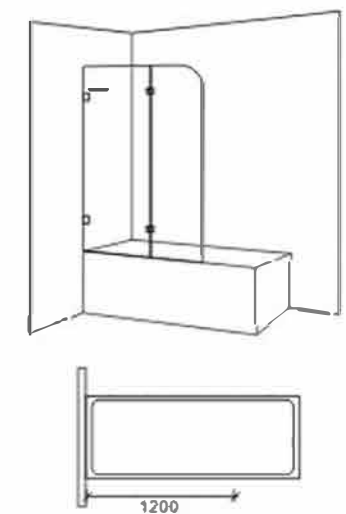

SE-CF07-111

Size: 1200x1400mm
Glass thickness: 6mm