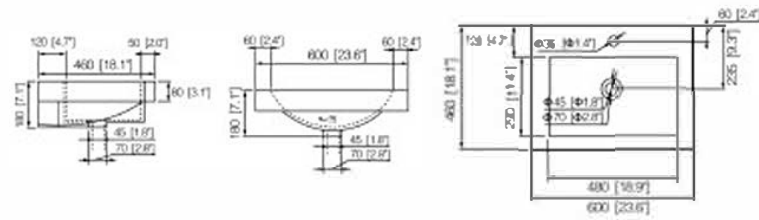

**BT-1203**  
Under Counter Basin  
Size: 520x450x200mm  
Under Counter Mounting

Special for USA/Canada market

**BC-SN1538-60**

Cabinet Basin  
Outside Size: 600x460x180mm

**BC-SN1538-90**

Cabinet Basin  
Outside Size: 910x460x180mm