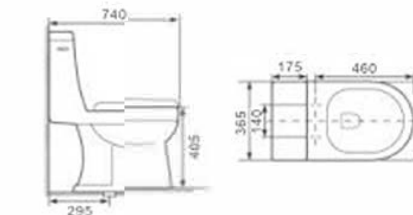

**T-E6321-WS**

Siphonic One Piece Toilet  
Size: 700x370x765mm  
S-trap:300/400mm Roughing In

**T-RX6837-WS**

Siphonic One Piece Toilet  
Size: 690x362x765mm  
S-trap:300mm Roughing In

**T-2228UPC**

one piece toilet  
size: 740x425x655mm  
s-trap:295mm

**T-S5382-WS**

Siphonic One Piece Toilet  
Size: 690x360x810mm  
S-trap:300mm Roughing In

**T-2229UPC**

one piece toilet  
size: 685x380x705mm  
s-trap:300/400mm Roughing-in

**T-3141UPC**  
Siphonic One Piece Toilet  
Size: 715x410x675mm  
S-trap:300mm Roughing In

**BC-J1997(20")**  
Under Counter Basin  
outside size:505x355x175mm  
inside size:445x298mm  
under counter mounting

**BC-J1998(22")**  
Under Counter Basin  
outside size:550x350x175mm  
inside size:490x293mm  
under counter mounting