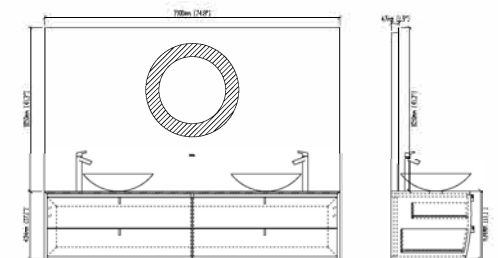

F-KL810576D

Designation: Sanitary Furniture
Front drawers: Plywood–Black Walnut Lacquered
Top: White Corian
Sink: White Corian
Main structure: Plywood
Cabinet: 1900x512x434
75''x20''x17''