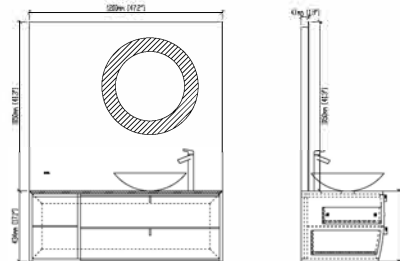

F-KL810575D

Designation: Sanitary furniture
 Front drawers: Plywood-Black walnut lacquered
 Top: Corian
 Sink: Corian
 Main structure: Plywood
 Cabinet: 1455 x 520 x 428
 57.5''x20.5''x17''

F-KL810575B

Designation: Sanitary furniture
 Front drawers: Plywood-Black walnut lacquered
 Top: Corian
 Sink: Corian
 Main structure: Plywood
 Cabinet: 912 x 520 x 428
 36''x20.5''x17''

F-KL810576A

Designation: Sanitary Furniture
 Front drawers: Plywood-Black walnut lacquered
 Top: Corian
 Sink: Corian
 Main structure: Plywood
 Cabinet: 950x512x434
 37.4''x20''x17''

F-KL810576B

Designation: Sanitary Furniture
 Front drawers: Plywood–Ebony lacquered
 Top: Corian
 Sink: Corian
 Main structure: Plywood
 Cabinet: 1200x512x434
 48''x20''x17''

F-KL810576D

Designation: Sanitary Furniture
 Front drawers: Plywood–Ebony Lacquered
 Top: White Corian
 Sink: White Corian
 Main structure: Plywood

F-KL810576B

Designation: Sanitary Furniture
 Front drawers: Plywood–Black walnut lacquered
 Top: Corian
 Sink: Corian
 Main structure: Plywood
 Cabinet: 1200x512x434
 48''x20''x17''