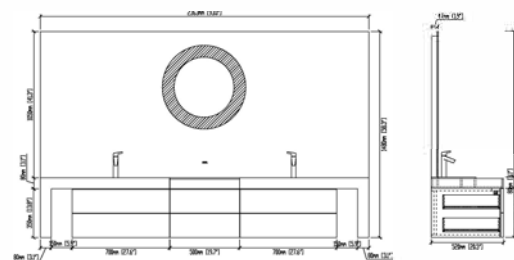

FRANTZIE BOURDEAU-GRIFFIN

FRANTZIE BOURDEAU-GRIFFIN

F-KL810582D

Designation: Single Basin
 Front drawers:
 Plywood Lacquered White
 Top: White Corian
 Sink: White Corian
 Main structure: Plywood
 Cabinet: 1430x520x430
 56''x20.5''x17''

F-KL810580A

Designation: Sanitary Furniture
 Front drawers: Plywood-
 Black walnut lacquered
 Top: Corian
 Sink: Corian
 Main structure: Plywood

F-KL810582E

Designation: double basin
 Front drawers:
 Plywood Lacquered White
 Top: White Corian
 Sink: White Corian
 Main structure: Plywood
 Cabinet: 2360X520X430
 93''x20.5''x17''