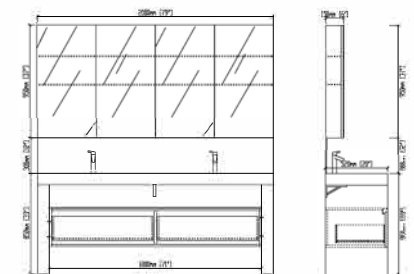

F-KL810580C

Designation: Sanitary Furniture
Front drawers: Plywood-Ebony lacquered
Top: Corian
Sink: Corian
Main structure: Plywood
Cabinet: 2000x520x850
79''x20.5''x34''