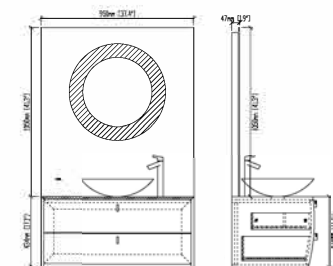

F-KL810580C

Designation: Sanitary Furniture
 Front drawers: Plywood-Ebony lacquered
 Top: Corian
 Sink: Corian
 Main structure: Plywood
 Cabinet: 2000x520x850
 79''x20.5''x34''

F-KL810575A

Designation: Sanitary furniture
 Front drawers: Plywood-Ebony lacquered
 Top: Corian
 Sink: Corian
 Main structure: Plywood
 Cabinet: 740x520x430
 29''x20.5''x17''

F-KL810575D

Designation: Sanitary furniture
 Front drawers: Plywood-Black walnut lacquered
 Top: Corian
 Sink: Corian
 Main structure: Plywood
 Cabinet: 1455 x 520 x 428
 57.5''x20.5''x17''

F-KL810575B

Designation: Sanitary furniture
 Front drawers: Plywood-Black walnut lacquered
 Top: Corian
 Sink: Corian
 Main structure: Plywood
 Cabinet: 912 x 520 x 428
 36''x20.5''x17''

F-KL810576A

Designation: Sanitary Furniture
 Front drawers: Plywood-Black walnut lacquered
 Top: Corian
 Sink: Corian
 Main structure: Plywood
 Cabinet: 950x512x434
 37.4''x20''x17''

F-KL810576B

Designation: Sanitary Furniture
 Front drawers: Plywood–Ebony lacquered
 Top: Corian
 Sink: Corian
 Main structure: Plywood
 Cabinet: 1200x512x434
 48''x20''x17''