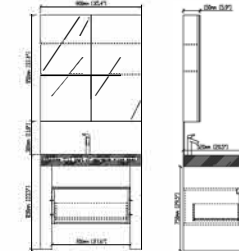

F-KL810580A

Designation: Sanitary Furniture
Front drawers: Plywood-
Black walnut lacquered
Top: Corian
Sink: Corian
Main structure: Plywood