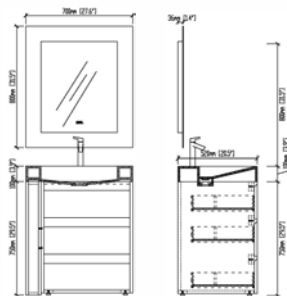

F-KL810581L/R

Designation: Sanitary Furniture
 Front drawers: Plywood–Ebony lacquered
 Top: Corian
 Sink: Corian
 Main structure: Plywood
 Cabinet: 700x520x850
 28''x20.5''x34''

F-KL810579L/R

Designation: Sanitary Furniture
 Front drawers: Plywood–Ebony /
 Black walnut lacquered
 Top: Corian
 Sink: Corian
 Main structure: Plywood
 Cabinet: 700x520x850
 28''x20.5''x34''

F-KL810581L/R

Designation: Sanitary Furniture
 Front drawers: Plywood–Black
 walnut lacquered
 Top: Corian
 Sink: Corian
 Main structure: Plywood
 Cabinet: 700x520x850
 28''x20.5''x34''

F-KL810586

Designation: Pedestal
 Main structure: Corian+
 Black Marquina
 Size: 550x450x850mm
 22"x18"x34"