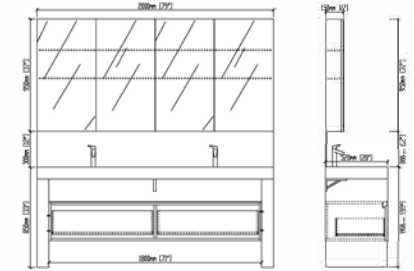

F-KL810580A

Designation: Sanitary Furniture
 Front drawers: Plywood-
 Black walnut lacquered
 Top: Corian
 Sink: Corian
 Main structure: Plywood

F-KL810582E

Designation: double basin
 Front drawers:
 Plywood Lacquered White
 Top: White Corian
 Sink: White Corian
 Main structure: Plywood
 Cabinet: 2360X520X430
 93''x20.5''x17''

F-KL810580B

Designation: Sanitary Furniture
 Front drawers: Plywood-Ebony
 lacquered
 Top: Corian
 Sink: Corian
 Main structure: Plywood
 Cabinet: 1600x520x850
 63''x20.5''x34''

F-KL810573C

Designation: Sanitary Furniture
 Front drawers: Corian
 Sink: Nero margiua
 Main structure: Corian
 Cabinet: 1468X520X430
 58''x20.5''x17''

F-KL810580C

Designation: Sanitary Furniture
 Front drawers: Plywood-Black
 walnut lacquered
 Top: Corian
 Sink: Corian
 Main structure: Plywood
 Cabinet: 2000x520x850
 79''x20.5''x34''

F-KL810573D

Designation: Sanitary Furniture
 Front drawers: Corian
 Sink: Nero margiua
 Main structure: Corian
 Cabinet: 745 x 520 x 430
 29''x20.5''x17''