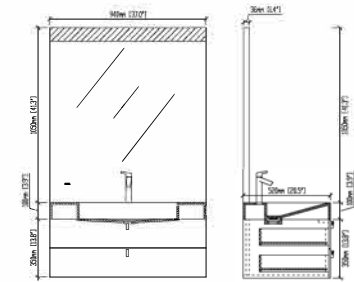

F-KL810581L/R

Designation: Sanitary Furniture
 Front drawers: Plywood–Ebony lacquered
 Top: Corian
 Sink: Corian
 Main structure: Plywood
 Cabinet: 700x520x850
 28''x20.5''x34''

F-KL810579L/R

Designation: Sanitary Furniture
 Front drawers: Plywood–Ebony /
 Black walnut lacquered
 Top: Corian
 Sink: Corian
 Main structure: Plywood
 Cabinet: 700x520x850
 28''x20.5''x34''

F-KL810581L/R

Designation: Sanitary Furniture
 Front drawers: Plywood–Black
 walnut lacquered
 Top: Corian
 Sink: Corian
 Main structure: Plywood
 Cabinet: 700x520x850
 28''x20.5''x34''

F-KL810586

Designation: Pedestal
 Main structure: Corian+
 Black Marquina
 Size: 550x450x850mm
 22"x18"x34"

F-KL810588

Designation: Sanitary Furniture
 Front drawers: Plywood–Ebony lacquered
 Main structure: Plywood
 Cabinet: 940x520x430
 37"x20.5"x17"

F-KL810588

Designation: Sanitary Furniture
 Front drawers: Plywood–Black Walnut lacquered
 Main structure: Plywood
 Cabinet: 940x520x430
 37"x20.5"x17"