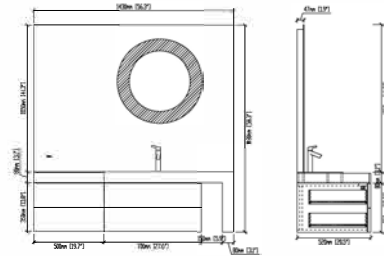

FRANTZIE BOURDEAU-GRIFFIN

FRANTZIE BOURDEAU-GRIFFIN

F-KL810582D

Designation: Single Basin
 Front drawers:
 Plywood Lacquered White
 Top: White Corian
 Sink: White Corian
 Main structure: Plywood
 Cabinet: 1430x520x430
 56''x20.5''x17''

F-KL810580A

Designation: Sanitary Furniture
 Front drawers: Plywood-
 Black walnut lacquered
 Top: Corian
 Sink: Corian
 Main structure: Plywood

F-KL810582E

Designation: double basin
 Front drawers:
 Plywood Lacquered White
 Top: White Corian
 Sink: White Corian
 Main structure: Plywood
 Cabinet: 2360X520X430
 93''x20.5''x17''