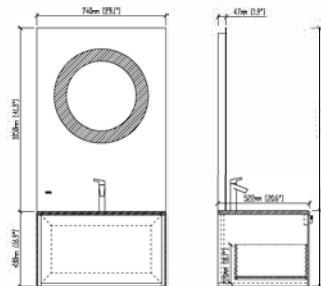

F-KL810580A

Designation: Sanitary Furniture
 Front drawers: Plywood-
 Black walnut lacquered
 Top: Corian
 Sink: Corian
 Main structure: Plywood

F-KL810582E

Designation: double basin
 Front drawers:
 Plywood Lacquered White
 Top: White Corian
 Sink: White Corian
 Main structure: Plywood
 Cabinet: 2360X520X430
 93''x20.5''x17''

F-KL810580B

Designation: Sanitary Furniture
 Front drawers: Plywood-Ebony
 lacquered
 Top: Corian
 Sink: Corian
 Main structure: Plywood
 Cabinet: 1600x520x850
 63''x20.5''x34''

F-KL810573C

Designation: Sanitary Furniture
 Front drawers: Corian
 Sink: Nero margiua
 Main structure: Corian
 Cabinet: 1468X520X430
 58''x20.5''x17''

F-KL810580C

Designation: Sanitary Furniture
 Front drawers: Plywood-Black
 walnut lacquered
 Top: Corian
 Sink: Corian
 Main structure: Plywood
 Cabinet: 2000x520x850
 79''x20.5''x34''

F-KL810573D

Designation: Sanitary Furniture
 Front drawers: Corian
 Sink: Nero margiua
 Main structure: Corian
 Cabinet: 745 x 520 x 430
 29''x20.5''x17''