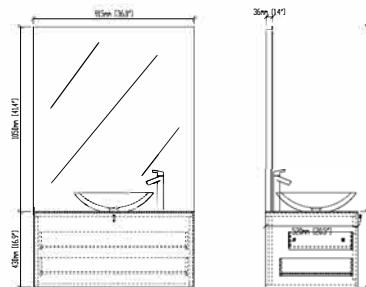

F-KL810580C

Designation: Sanitary Furniture
 Front drawers: Plywood-Black
 walnut lacquered
 Top: Corian
 Sink: Corian
 Main structure: Plywood
 Cabinet: 2000x520x850
 79''x20.5''x34''

F-KL810573D

Designation: Sanitary Furniture
 Front drawers: Corian
 Sink: Nero margiua
 Main structure: Corian
 Cabinet: 745 x 520 x 430
 29''x20.5''x17''

F-KL810580C

Designation: Sanitary Furniture
 Front drawers: Plywood-Ebony lacquered
 Top: Corian
 Sink: Corian
 Main structure: Plywood
 Cabinet: 2000x520x850
 79''x20.5''x34''

F-KL810575A

Designation: Sanitary furniture
 Front drawers: Plywood-Ebony lacquered
 Top: Corian
 Sink: Corian
 Main structure: Plywood
 Cabinet: 740x520x430
 29''x20.5''x17''

F-KL810575D

Designation: Sanitary furniture
 Front drawers: Plywood-Black walnut lacquered
 Top: Corian
 Sink: Corian
 Main structure: Plywood
 Cabinet: 1455 x 520 x 428
 57.5''x20.5''x17''

F-KL810575B

Designation: Sanitary furniture
 Front drawers: Plywood-Black walnut lacquered
 Top: Corian
 Sink: Corian
 Main structure: Plywood
 Cabinet: 912 x 520 x 428
 36''x20.5''x17''