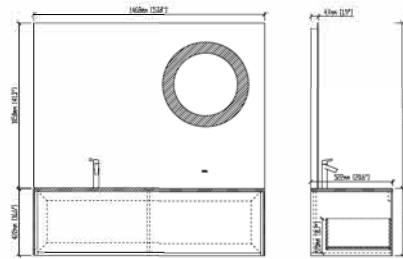

F-KL810580A

Designation: Sanitary Furniture
 Front drawers: Plywood-
 Black walnut lacquered
 Top: Corian
 Sink: Corian
 Main structure: Plywood

F-KL810582E

Designation: double basin
 Front drawers:
 Plywood Lacquered White
 Top: White Corian
 Sink: White Corian
 Main structure: Plywood
 Cabinet: 2360X520X430
 93''x20.5''x17''

F-KL810580B

Designation: Sanitary Furniture
 Front drawers: Plywood-Ebony
 lacquered
 Top: Corian
 Sink: Corian
 Main structure: Plywood
 Cabinet: 1600x520x850
 63''x20.5''x34''

F-KL810573C

Designation: Sanitary Furniture
 Front drawers: Corian
 Sink: Nero margiua
 Main structure: Corian
 Cabinet: 1468X520X430
 58''x20.5''x17''

F-KL810580C

Designation: Sanitary Furniture
 Front drawers: Plywood-Black
 walnut lacquered
 Top: Corian
 Sink: Corian
 Main structure: Plywood
 Cabinet: 2000x520x850
 79''x20.5''x34''

F-KL810573D

Designation: Sanitary Furniture
 Front drawers: Corian
 Sink: Nero margiua
 Main structure: Corian
 Cabinet: 745 x 520 x 430
 29''x20.5''x17''