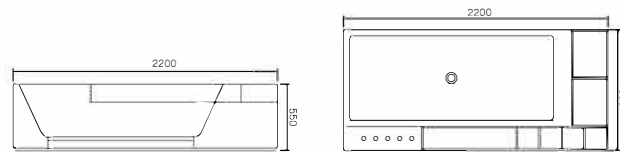

F-KL290006

Designation: Bathtub
Storage box: Black walnut
Main structure: Corian
Bathtub: 2200x1000x550
87''x39''x22''