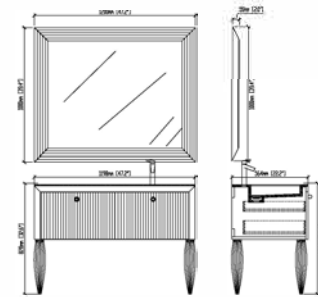

F-KL810576D

Designation: Sanitary Furniture
 Front drawers: Plywood–Black Walnut Lacquered
 Top: White Corian
 Sink: White Corian
 Main structure: Plywood
 Cabinet: 1900x512x434
 75''x20''x17''

F-KL290006

Designation: Bathtub
 Storage box: Black walnut
 Main structure: Corian
 Bathtub: 2200x1000x550
 87''x39''x22''

F-KL810577D

Designation: Sanitary Furniture
 Front drawers: Plywood+MDF
 Top: Volakas
 Sink: Volakas
 Main structure: Oak
 Color: Glossy Black
 Cabinet: 1200x574x838
 48''x23''x33''