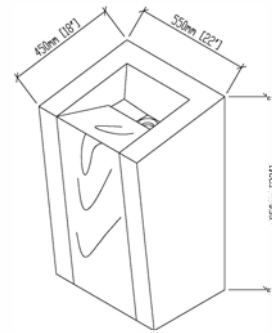

F-KL810581L/R

Designation: Sanitary Furniture
 Front drawers: Plywood–Ebony lacquered
 Top: Corian
 Sink: Corian
 Main structure: Plywood
 Cabinet: 700x520x850
 28''x20.5''x34''

F-KL810579L/R

Designation: Sanitary Furniture
 Front drawers: Plywood–Ebony /
 Black walnut lacquered
 Top: Corian
 Sink: Corian
 Main structure: Plywood
 Cabinet: 700x520x850
 28''x20.5''x34''

F-KL810581L/R

Designation: Sanitary Furniture
 Front drawers: Plywood–Black
 walnut lacquered
 Top: Corian
 Sink: Corian
 Main structure: Plywood
 Cabinet: 700x520x850
 28''x20.5''x34''

F-KL810586

Designation: Pedestal
 Main structure: Corian+
 Black Marquina
 Size: 550x450x850mm
 22"x18"x34"

F-KL810588

Designation: Sanitary Furniture
 Front drawers: Plywood–Ebony lacquered
 Main structure: Plywood
 Cabinet: 940x520x430
 37"x20.5"x17"

F-KL810588

Designation: Sanitary Furniture
 Front drawers: Plywood–Black Walnut lacquered
 Main structure: Plywood
 Cabinet: 940x520x430
 37"x20.5"x17"