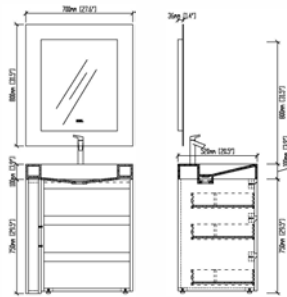

Designation: Bathtub
 Storage box: Black walnut
 Main structure: Corian
 Bathtub: 2200x1000x550
 87''x39''x22''

F-KL810577D

Designation: Sanitary Furniture
 Front drawers: Plywood+MDF
 Top: Volakas
 Sink: Volakas
 Main structure: Oak
 Color: Glossy Black
 Cabinet: 1200x574x838
 48''x23''x33''

F-KL810578B

Designation: Sanitary Furniture
 Front drawers: Plywood+MDF
 Top: Phoenix stone
 Sink: Undermount ceramic basin
 Main structure: Oak
 Color: Glossy Black
 Cabinet: 1218x574x838
 48''x23''x33''

F-KL810581L/R

Designation: Sanitary Furniture
 Front drawers: Plywood–Ebony lacquered
 Top: Corian
 Sink: Corian
 Main structure: Plywood
 Cabinet: 700x520x850
 28''x20.5''x34''

F-KL810579L/R

Designation: Sanitary Furniture
 Front drawers: Plywood–Ebony /
 Black walnut lacquered
 Top: Corian
 Sink: Corian
 Main structure: Plywood
 Cabinet: 700x520x850
 28''x20.5''x34''

F-KL810581L/R

Designation: Sanitary Furniture
 Front drawers: Plywood–Black
 walnut lacquered
 Top: Corian
 Sink: Corian
 Main structure: Plywood
 Cabinet: 700x520x850
 28''x20.5''x34''

F-KL810586

Designation: Pedestal
 Main structure: Corian+
 Black Marquina
 Size: 550x450x850mm
 22"x18"x34"