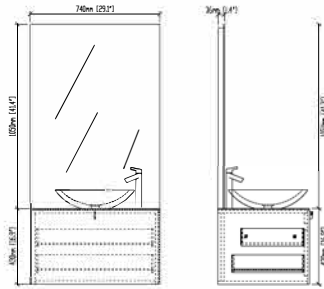

F-KL810580C

Designation: Sanitary Furniture
 Front drawers: Plywood-Black
 walnut lacquered
 Top: Corian
 Sink: Corian
 Main structure: Plywood
 Cabinet: 2000x520x850
 79''x20.5''x34''

F-KL810573D

Designation: Sanitary Furniture
 Front drawers: Corian
 Sink: Nero margiua
 Main structure: Corian
 Cabinet: 745 x 520 x 430
 29''x20.5''x17''

F-KL810580C

Designation: Sanitary Furniture
 Front drawers: Plywood-Ebony lacquered
 Top: Corian
 Sink: Corian
 Main structure: Plywood
 Cabinet: 2000x520x850
 79''x20.5''x34''

F-KL810575A

Designation: Sanitary furniture
 Front drawers: Plywood-Ebony lacquered
 Top: Corian
 Sink: Corian
 Main structure: Plywood
 Cabinet: 740x520x430
 29''x20.5''x17''

F-KL810575D

Designation: Sanitary furniture
 Front drawers: Plywood-Black walnut lacquered
 Top: Corian
 Sink: Corian
 Main structure: Plywood
 Cabinet: 1455 x 520 x 428
 57.5''x20.5''x17''

F-KL810575B

Designation: Sanitary furniture
 Front drawers: Plywood-Black walnut lacquered
 Top: Corian
 Sink: Corian
 Main structure: Plywood
 Cabinet: 912 x 520 x 428
 36''x20.5''x17''