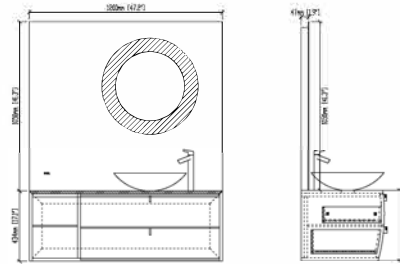

F-KL810575D

Designation: Sanitary furniture
 Front drawers: Plywood-Black walnut lacquered
 Top: Corian
 Sink: Corian
 Main structure: Plywood
 Cabinet: 1455 x 520 x 428
 57.5''x20.5''x17''

F-KL810575B

Designation: Sanitary furniture
 Front drawers: Plywood-Black walnut lacquered
 Top: Corian
 Sink: Corian
 Main structure: Plywood
 Cabinet: 912 x 520 x 428
 36''x20.5''x17''

F-KL810576A

Designation: Sanitary Furniture
 Front drawers: Plywood-Black walnut lacquered
 Top: Corian
 Sink: Corian
 Main structure: Plywood
 Cabinet: 950x512x434
 37.4''x20''x17''

F-KL810576B

Designation: Sanitary Furniture
 Front drawers: Plywood–Ebony lacquered
 Top: Corian
 Sink: Corian
 Main structure: Plywood
 Cabinet: 1200x512x434
 48''x20''x17''

F-KL810576D

Designation: Sanitary Furniture
 Front drawers: Plywood–Ebony Lacquered
 Top: White Corian
 Sink: White Corian
 Main structure: Plywood

F-KL810576B

Designation: Sanitary Furniture
 Front drawers: Plywood–Black walnut lacquered
 Top: Corian
 Sink: Corian
 Main structure: Plywood
 Cabinet: 1200x512x434
 48''x20''x17''