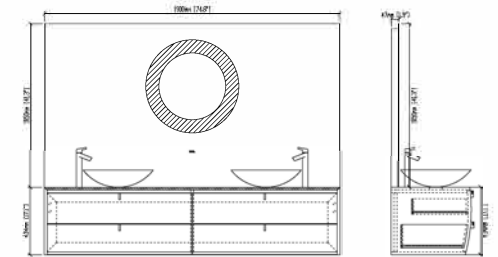

F-KL810576D

Designation: Sanitary Furniture
Front drawers: Plywood–Ebony Lacquered
Top: White Corian
Sink: White Corian
Main structure: Plywood