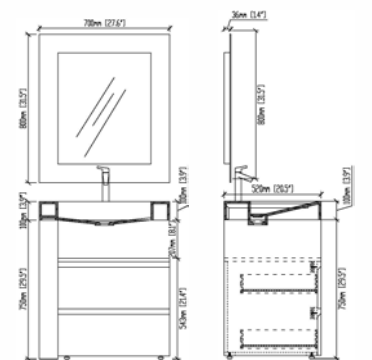

F-KL810579L/R

Designation: Sanitary Furniture
Front drawers: Plywood–Ebony /
Black walnut lacquered
Top: Corian
Sink: Corian
Main structure: Plywood
Cabinet: 700x520x850
28''x20.5''x34''