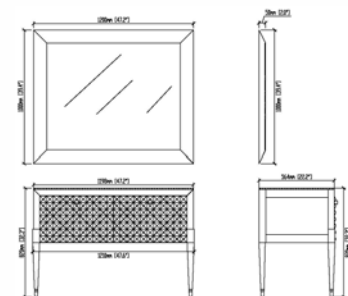

F-KL810578B

Designation: Sanitary Furniture
Front drawers: Plywood+MDF
Top: Phoenix stone
Sink: Undermount ceramic basin
Main structure: Oak
Color: Glossy Black
Cabinet: 1218x574x838
48''x23''x33''