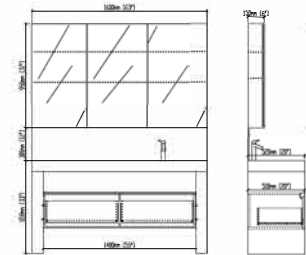

F-KL810580B

Designation: Sanitary Furniture
Front drawers: Plywood-Ebony
lacquered
Top: Corian
Sink: Corian
Main structure: Plywood
Cabinet: 1600x520x850
63''x20.5''x34''