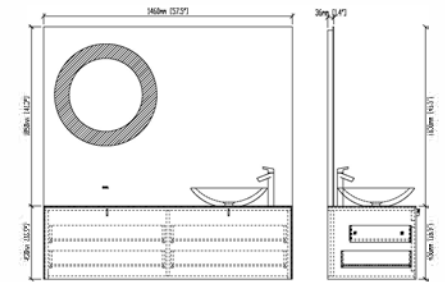

F-KL810580C

Designation: Sanitary Furniture
 Front drawers: Plywood-Ebony lacquered
 Top: Corian
 Sink: Corian
 Main structure: Plywood
 Cabinet: 2000x520x850
 79''x20.5''x34''

F-KL810575A

Designation: Sanitary furniture
 Front drawers: Plywood-Ebony lacquered
 Top: Corian
 Sink: Corian
 Main structure: Plywood
 Cabinet: 740x520x430
 29''x20.5''x17''

F-KL810575D

Designation: Sanitary furniture
 Front drawers: Plywood-Black walnut lacquered
 Top: Corian
 Sink: Corian
 Main structure: Plywood
 Cabinet: 1455 x 520 x 428
 57.5''x20.5''x17''

F-KL810575B

Designation: Sanitary furniture
 Front drawers: Plywood-Black walnut lacquered
 Top: Corian
 Sink: Corian
 Main structure: Plywood
 Cabinet: 912 x 520 x 428
 36''x20.5''x17''